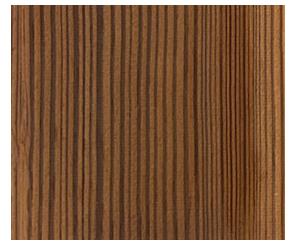

VG Pine | Smooth | Natural

KWD MODIFIED OAK

- Northern Red Oak
- FAS Grade
- Durability Class 1
- Available Profile: Double Groove or S4S
- Size: 5/4 x 6
- Available Texture: Smooth
- Coating: Natural Finish will weather naturally
- Fire Rating: Achieves Class B