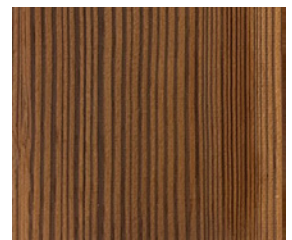

VG Pine | Smooth | Natural

KWD MODIFIED OAK

- Northern Red Oak
- FAS Grade
- Durability Class 1
- Available Profile: Double Groove or S4S
- Size: 5/4 x 6
- Available Texture: Smooth
- Coating: Natural Finish will weather naturally
- Fire Rating: Achieves Class B